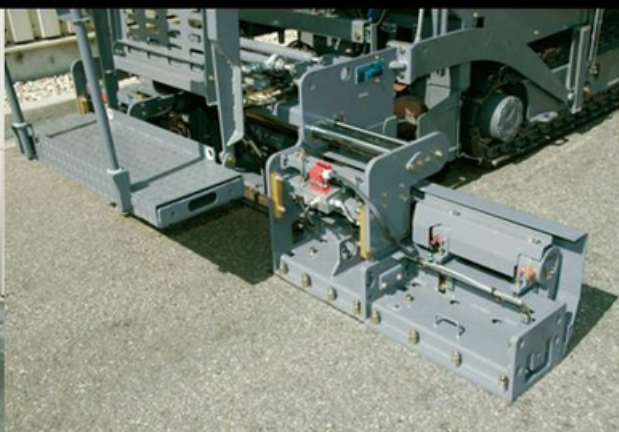

**Yes we can**

**Jan 2015 - AP Pavers buy more Vogele 800 mini pavers with additional extensions to 3.2m making them even more versatile than before.**

**For future information or to hire, please call michelle 01889 560920 or mail [michelle@appavers.co.uk](mailto:michelle@appavers.co.uk)**